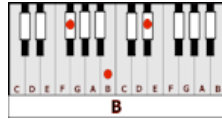

RUNNING DOWN A DREAM – Tom Petty (E)

CAPO 2ND FRET

GUITAR / KEYBOARD CHORDS:

E= o221oo
F#

D= xxo232
E

A= xo222o
B

G= 320oo3
A

C= x32o1o
D

INTRO LEAD: E/F#

E/F#

It was a beautiful day .. the sun beat down

D/E **E/F#**

I had the radio on .. I was drivin'

E/F#

Trees flew by .. me and Del was singin'

D/E **E/F#**

A/B **G/A** **E/F#**

Runnin' down a dream

REPEAT INTRO LEAD: E/F#

E/F#

I felt so good .. like anything was possible

D/E **E/F#**

I hit cruise control .. and rubbed my eyes

E/F#

REPEAT INTRO LEAD: E/F#

BRIDGE: ououou ououou ououou
C/D D/E E/F#
ououou ououou ououou

E/F#
I rolled on .. the sky grew dark
D/E E/F#
I put the pedal down .. to make some time
E/F#
There's something good .. waitin' down this road
D/E E/F#
I'm pickin' up .. whatever's mine