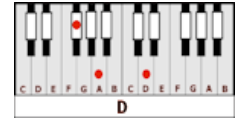

RUNNING DOWN A DREAM – Tom Petty (E)

CAPO 2ND FRET

GUITAR / KEYBOARD CHORDS:

E= o221oo
F#

D= xxo232
E

A= xo222o
B

G= 320oo3
A

C= x32o1o
D

INTRO LEAD: E/F#

E/F#

It was a beautiful day .. the sun beat down

D/E **E/F#**

I had the radio on .. I was drivin'

E/F#

Trees flew by .. me and Del was singin'

D/E **E/F#**