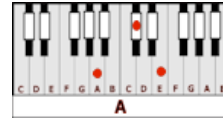

RUNNING DOWN A DREAM – Tom Petty (E)

CAPO 2ND FRET

GUITAR / KEYBOARD CHORDS:

E= o221oo
F#

D= xxo232
E

A= xo222o
B

G= 320oo3
A

C= x32o1o
D

INTRO LEAD: E/F#

E/F#

It was a beautiful day .. the sun beat down

D/E **E/F#**

I had the radio on .. I was drivin'

E/F#

Trees flew by .. me and Del was singin'

D/E **E/F#**